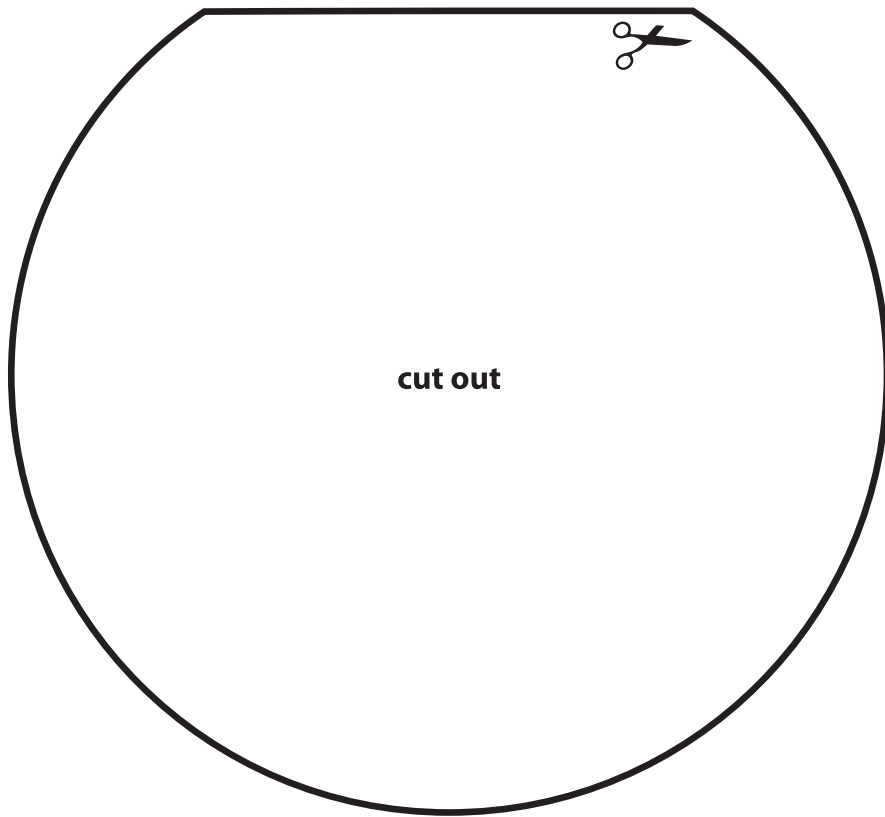

Drive Headlight Template

PRINT ON 11X17 PAPER

LEFT (DRIVER) SIDE

FLIP OVER FOR RIGHT (PASSENGER) SIDE

cut out

Drive Taillight Template
RIGHT (Passenger) SIDE

Align this edge toward the cart's CENTER

FLIP OVER for LEFT (Driver) SIDE