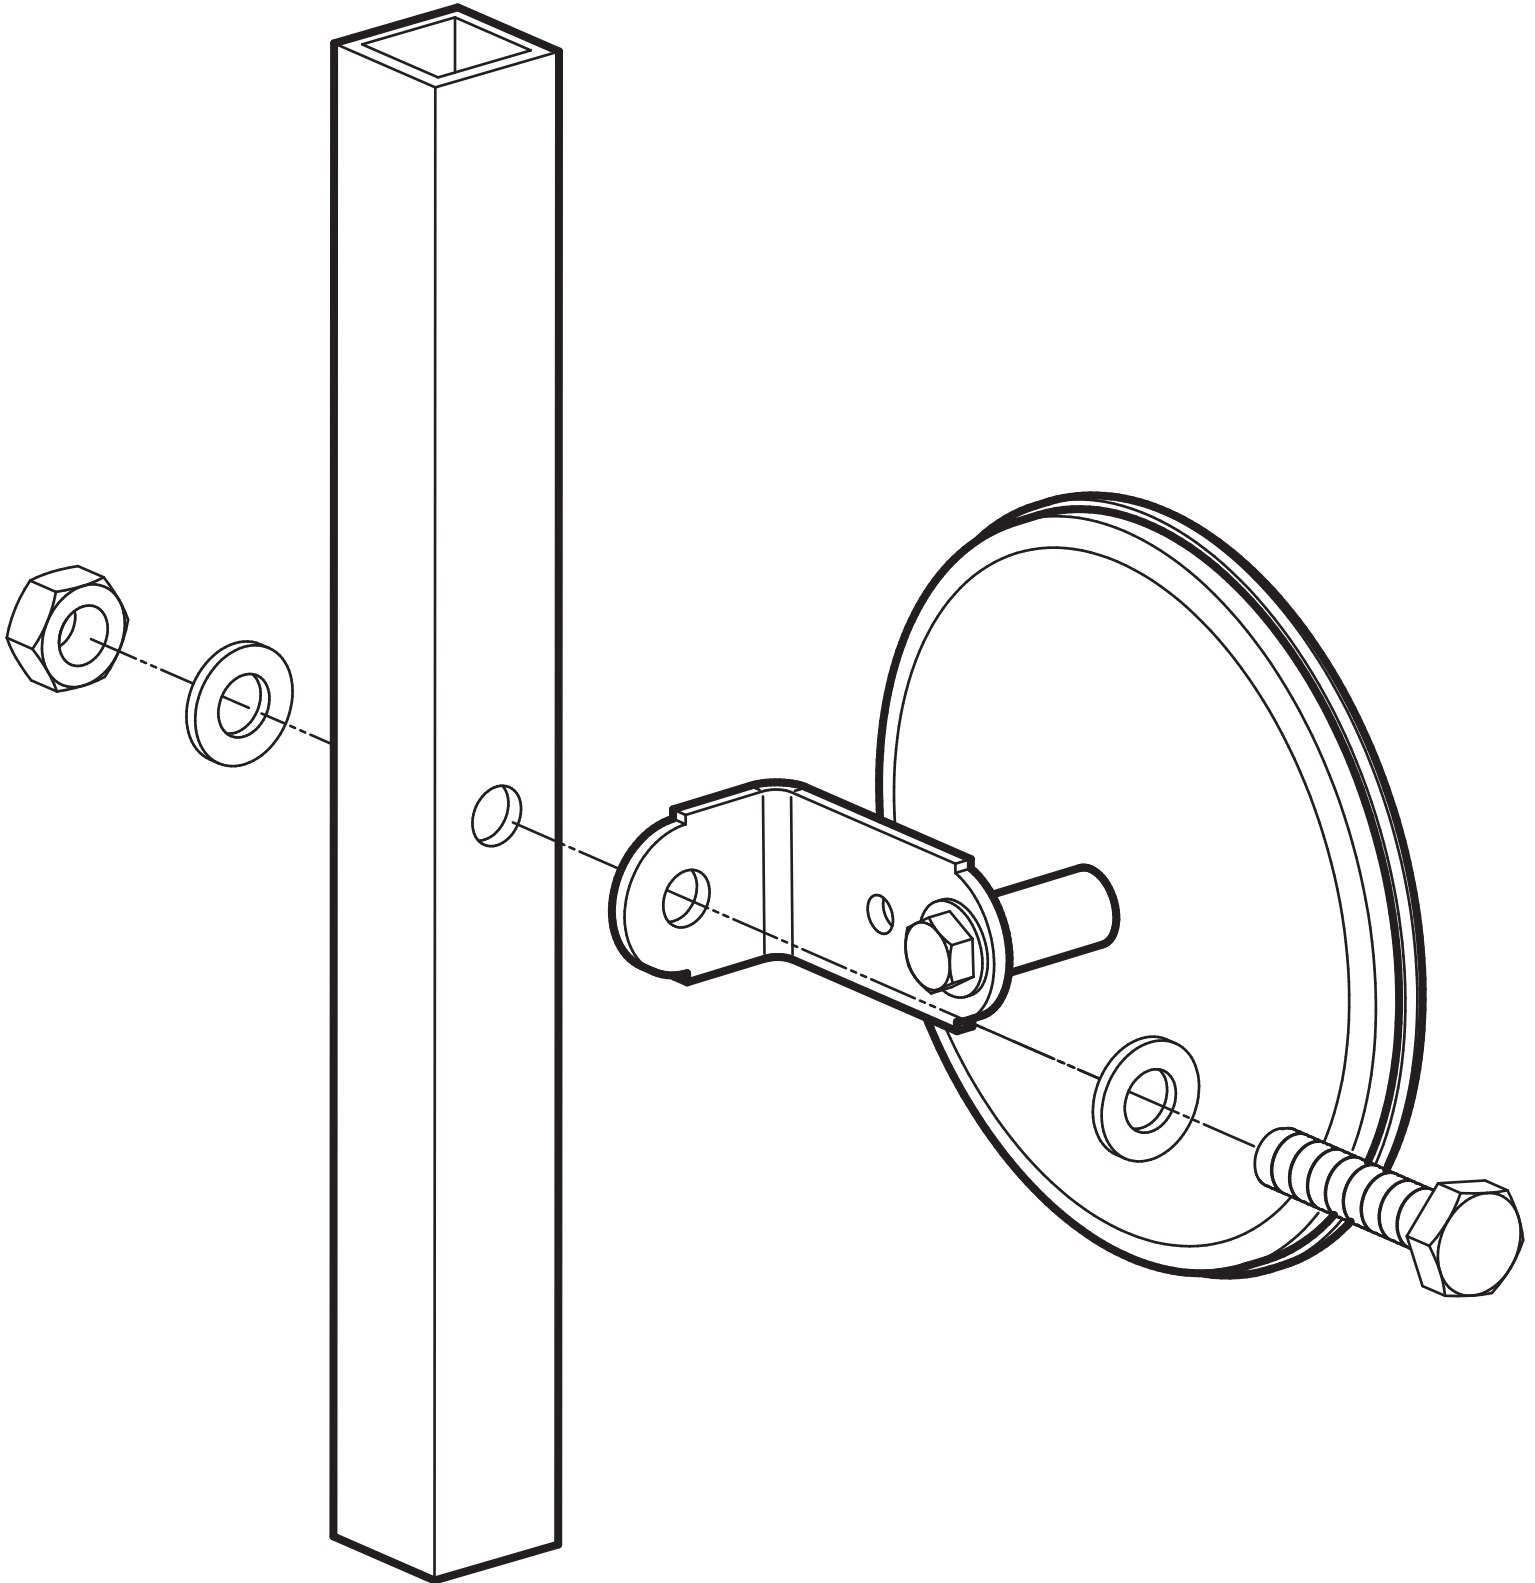

RHOX

Rugged parts for your ride.

ACC-1011 & ACC-1023 Convex Side Mount Rear View Mirror Installation Diagram

*Hardware Not Included